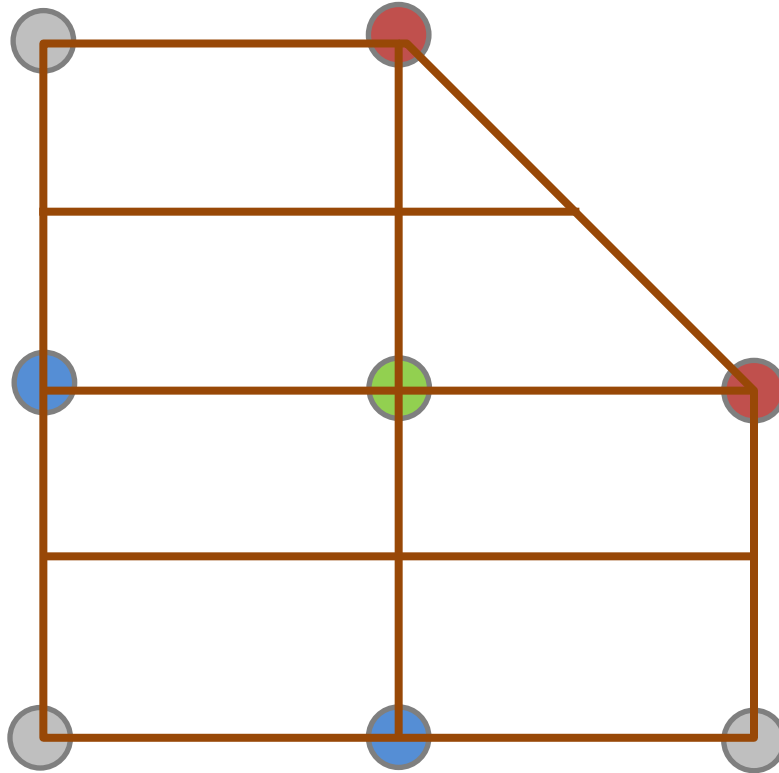

## Kit 7

### Corner Shed/Decking Size Up to 10ft x 10ft

### Kit 7 Components

Corner Bracket X 3

T Bracket x 2

Octagonal Bracket x 2

Cross Plate x 1

8 Inch Plate and Pile x 8

Screws x 18